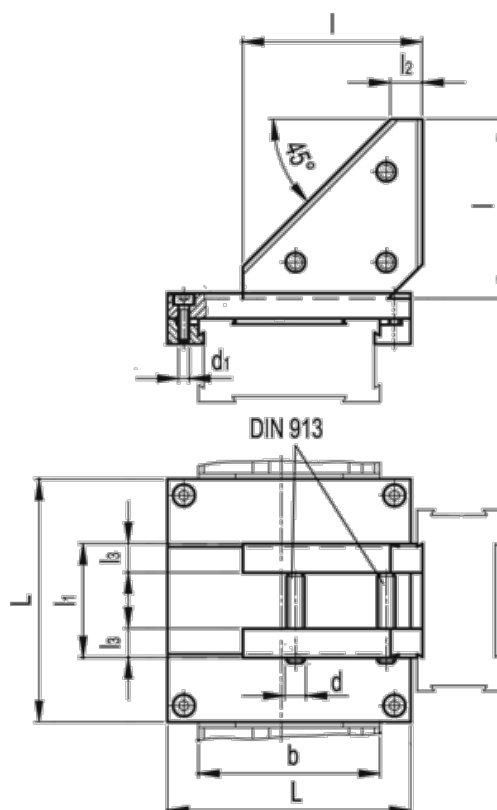

Article number: 20788084

Description: Connection set X-Z GN 900.3-30-30-P  
for mounting parallell to X-axis

## Measures

b = 30  
d = M4  
d1 = M2.5  
L = 41  
l = 30  
l1 = 17  
l2 = 6  
l3 = 6